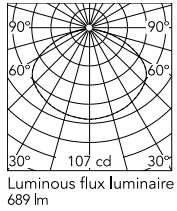

Physical

Colour	Glossy White
Length (mm)	400
Cord colour	Clear
Cord length (mm)	2700
Canopy colour	White
Canopy length/diameter (mm)	146
Canopy height (mm)	36
Net weight (kg)	5.8
Package height (mm)	340
Package width (mm)	550
Package length (mm)	550
Package volume (m3)	0.1
IP internal	20

This product contains a light source of energy efficiency class E

Schematic light drawing

Beam Angle: 133°

h(m)	E(lx)	D(m)
1	107	4.59
2	27	9.18
3	12	13.77
4	7	18.37
5	4	22.96

Photometric

Lighting type	Direct
Light distribution	Symmetric
Extreme cut off	No