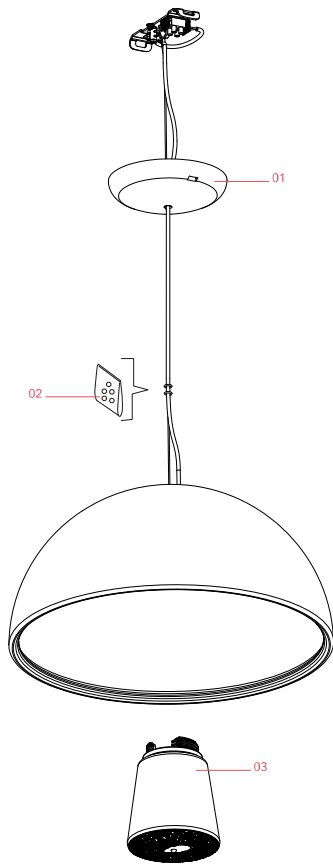

FLOS

F6405009 Glossy White

Skygarden Small

Designed by Marcel Wanders, Marcel Wanders studio, 2020

LED retrofit - 8W

Hanging lamp with diffuse light. Plaster dome with white interior and exterior finishes in the following colours: rust, shiny black, shiny white, or opaque gold. Dome support in aluminium alloy. Diffuser in blown milk glass. Decoration in photoengraved and deep drawn stainless steel. Polycarbonate rose in the same colour as the dome.

Physical

Colour	Glossy White
Length (mm)	400
Cord colour	Clear
Cord length (mm)	2700
Canopy colour	White
Canopy length/diameter (mm)	146
Canopy height (mm)	36
Net weight (kg)	5.8
Package height (mm)	340
Package width (mm)	550
Package length (mm)	550
Package volume (m3)	0.1
IP internal	20

This product contains a light source of energy efficiency class E

Schematic light drawing

Beam Angle: 133°

h(m)	E(lx)	D(m)
1	107	4.59
2	27	9.18
3	12	13.77
4	7	18.37
5	4	22.96

Photometric

Lighting type	Direct
Light distribution	Symmetric
Extreme cut off	No

LED Lamp 7,5W E14 220-240V
3000K T28

Spare Parts

- | | | |
|-----|---|-----------|
| 01. | White rose assembly | RA3690209 |
| 02. | Skygarden Small Glass diffuser assembly | RF31652 |
| 03. | Kit of 5 or rings | RF05382 |