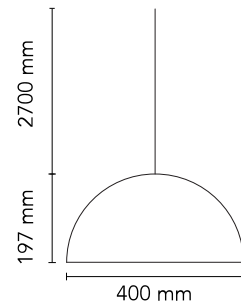

FLOS

F6405009 Glossy White

Skygarden Small

Designed by Marcel Wanders, Marcel Wanders studio, 2020

LED retrofit - 8W

Hanging lamp with diffuse light. Plaster dome with white interior and exterior finishes in the following colours: rust, shiny black, shiny white, or opaque gold. Dome support in aluminium alloy. Diffuser in blown milk glass. Decoration in photoengraved and deep drawn stainless steel. Polycarbonate rose in the same colour as the dome.

Are you a professional and your project needs consulting and support?

[BOOK AN APPOINTMENT](#)